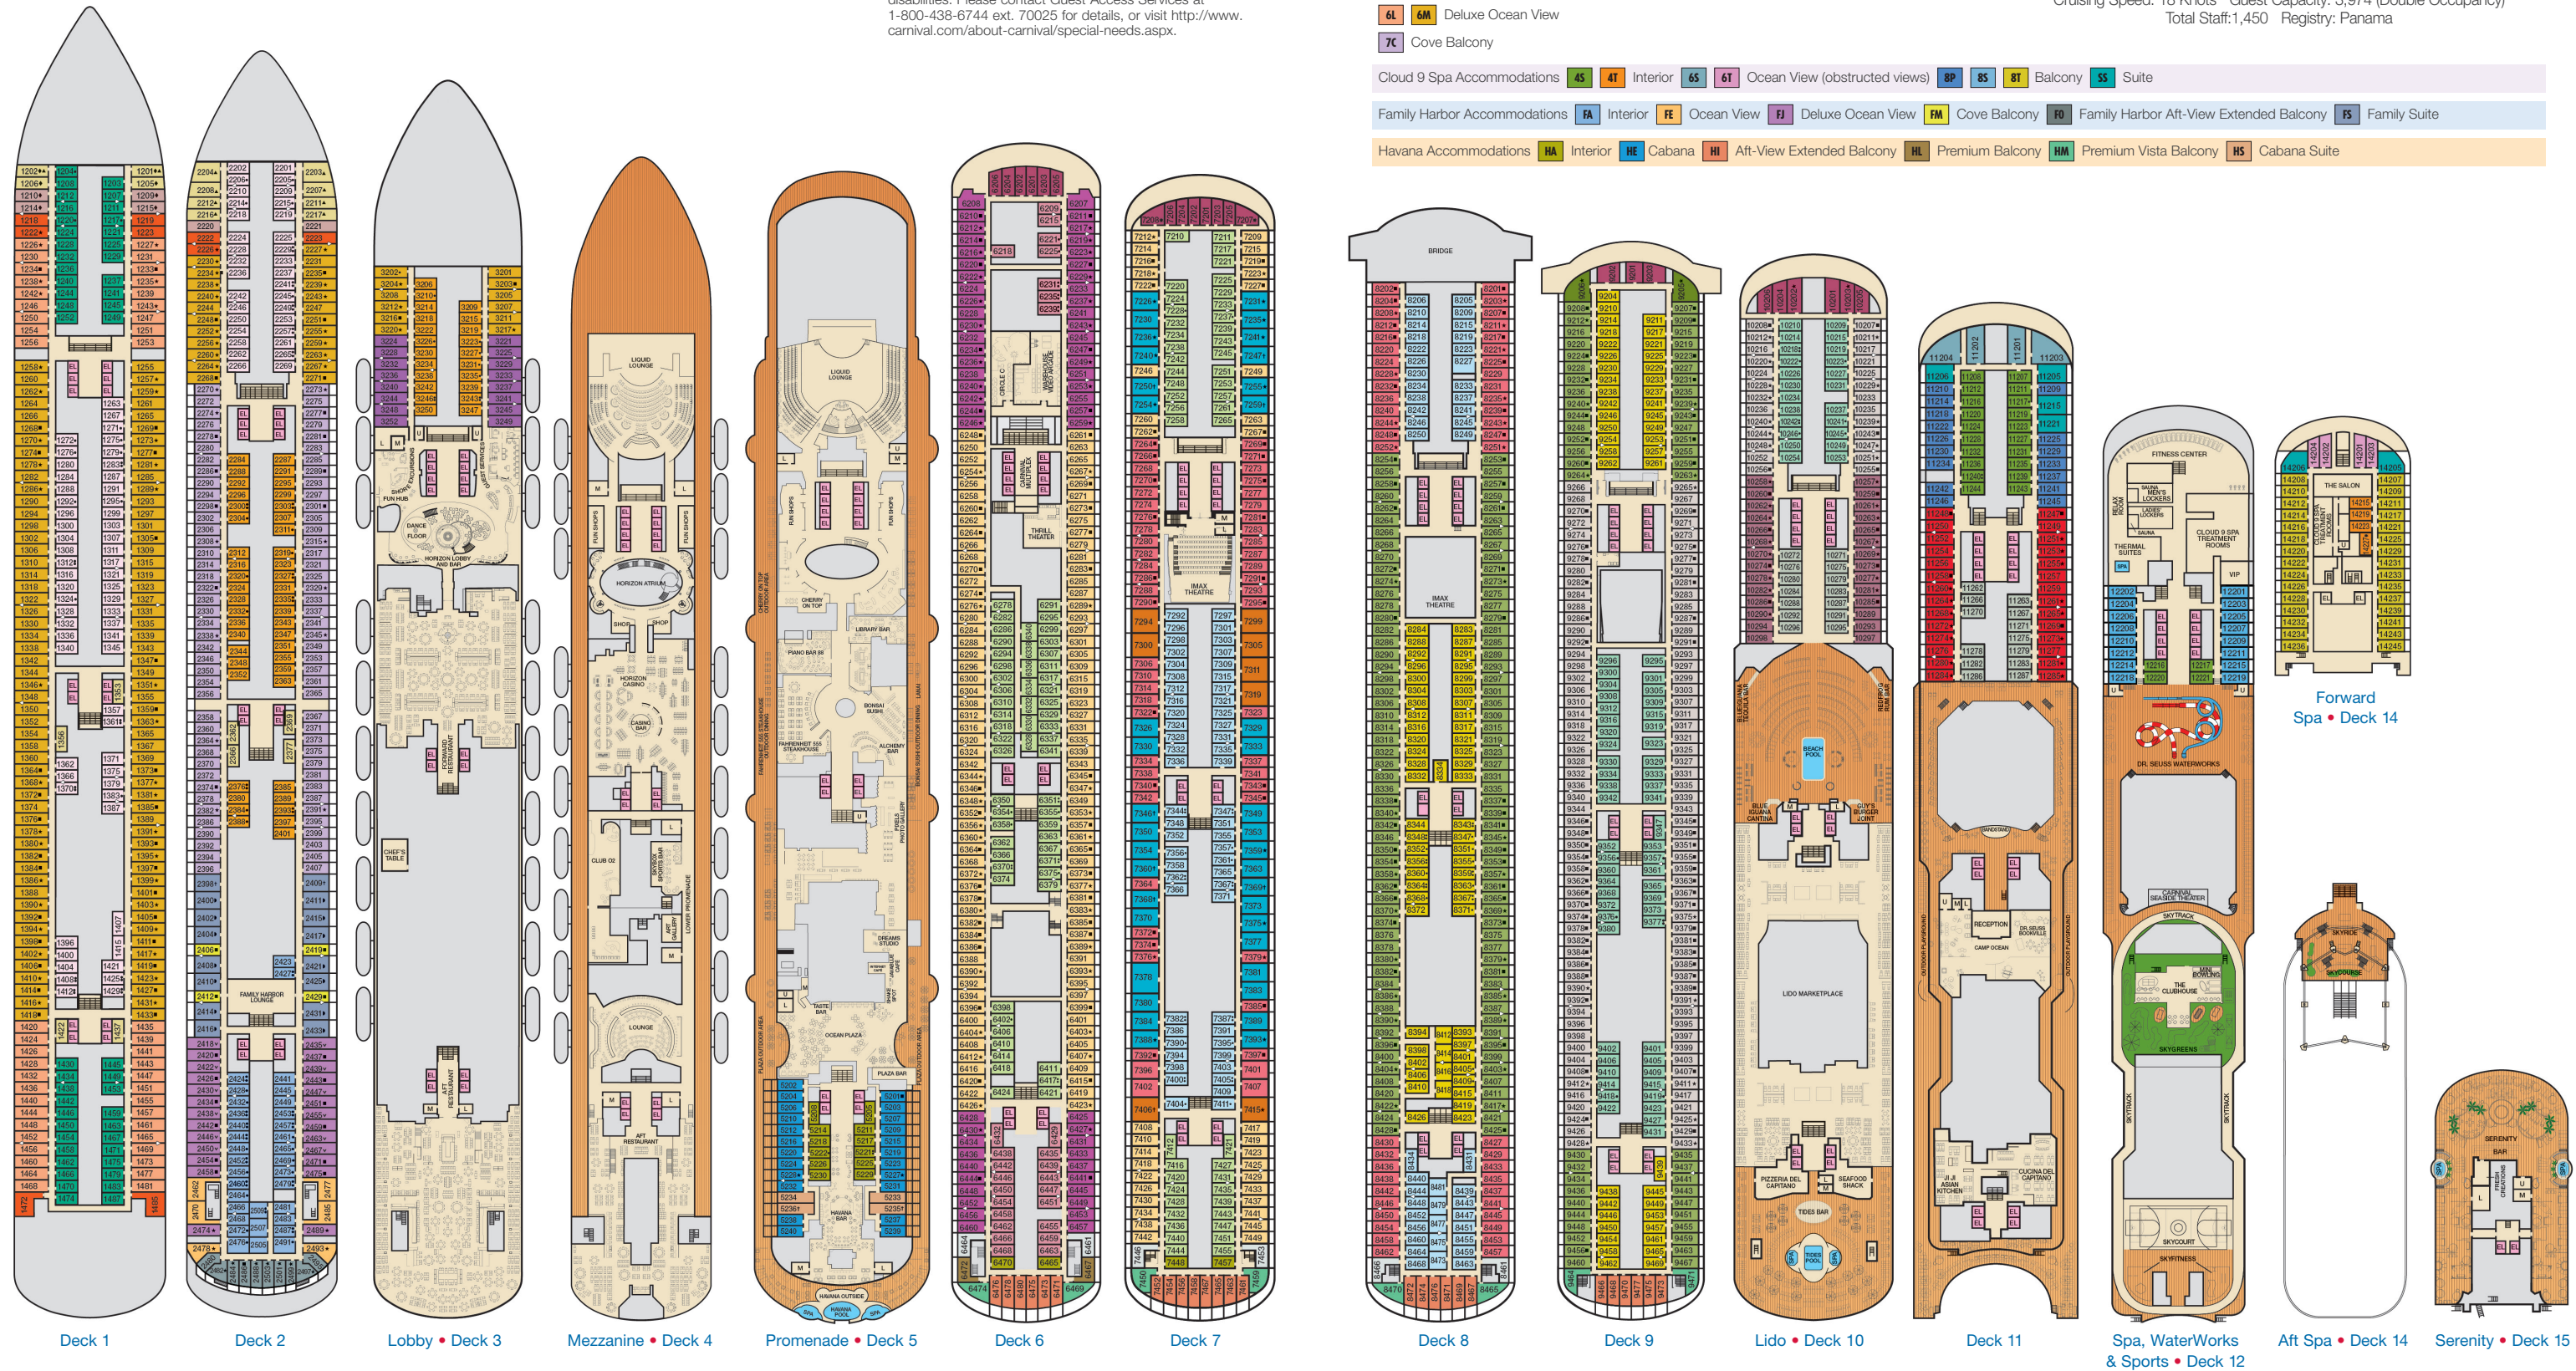

Cloud 9 Spa Accommodations	4S 4T Interior	6S 6T Ocean View (obstructed views)	8P 8S 8T Balcony	SS Suite
----------------------------	----------------	-------------------------------------	------------------	----------

Family Harbor Accommodations	FA Interior	FE Ocean View	FJ Deluxe Ocean View	FM Cove Balcony	FO Family Harbor Aft-View Extended Balcony	FS Family Suite
------------------------------	-------------	---------------	----------------------	-----------------	--	-----------------

Havana Accommodations	HA Interior	HE Cabana	HI Aft-View Extended Balcony	HL Premium Balcony	HM Premium Vista Balcony	HS Cabana Suite
-----------------------	-------------	-----------	------------------------------	--------------------	--------------------------	-----------------

Gross Tonnage: 133,500 Length: 1,055 feet Beam: 122 feet  
 Cruising Speed: 18 Knots Guest Capacity: 3,974 (Double Occupancy)  
 Total Staff: 1,450 Registry: Panama

Deck 1 Deck 2 Lobby • Deck 3 Mezzanine • Deck 4 Promenade • Deck 5 Deck 6 Deck 7 Deck 8 Deck 9 Deck 10 Lido • Deck 11 Deck 12 Spa, WaterWorks & Sports • Deck 12 Aft Spa • Deck 14 Serenity • Deck 15